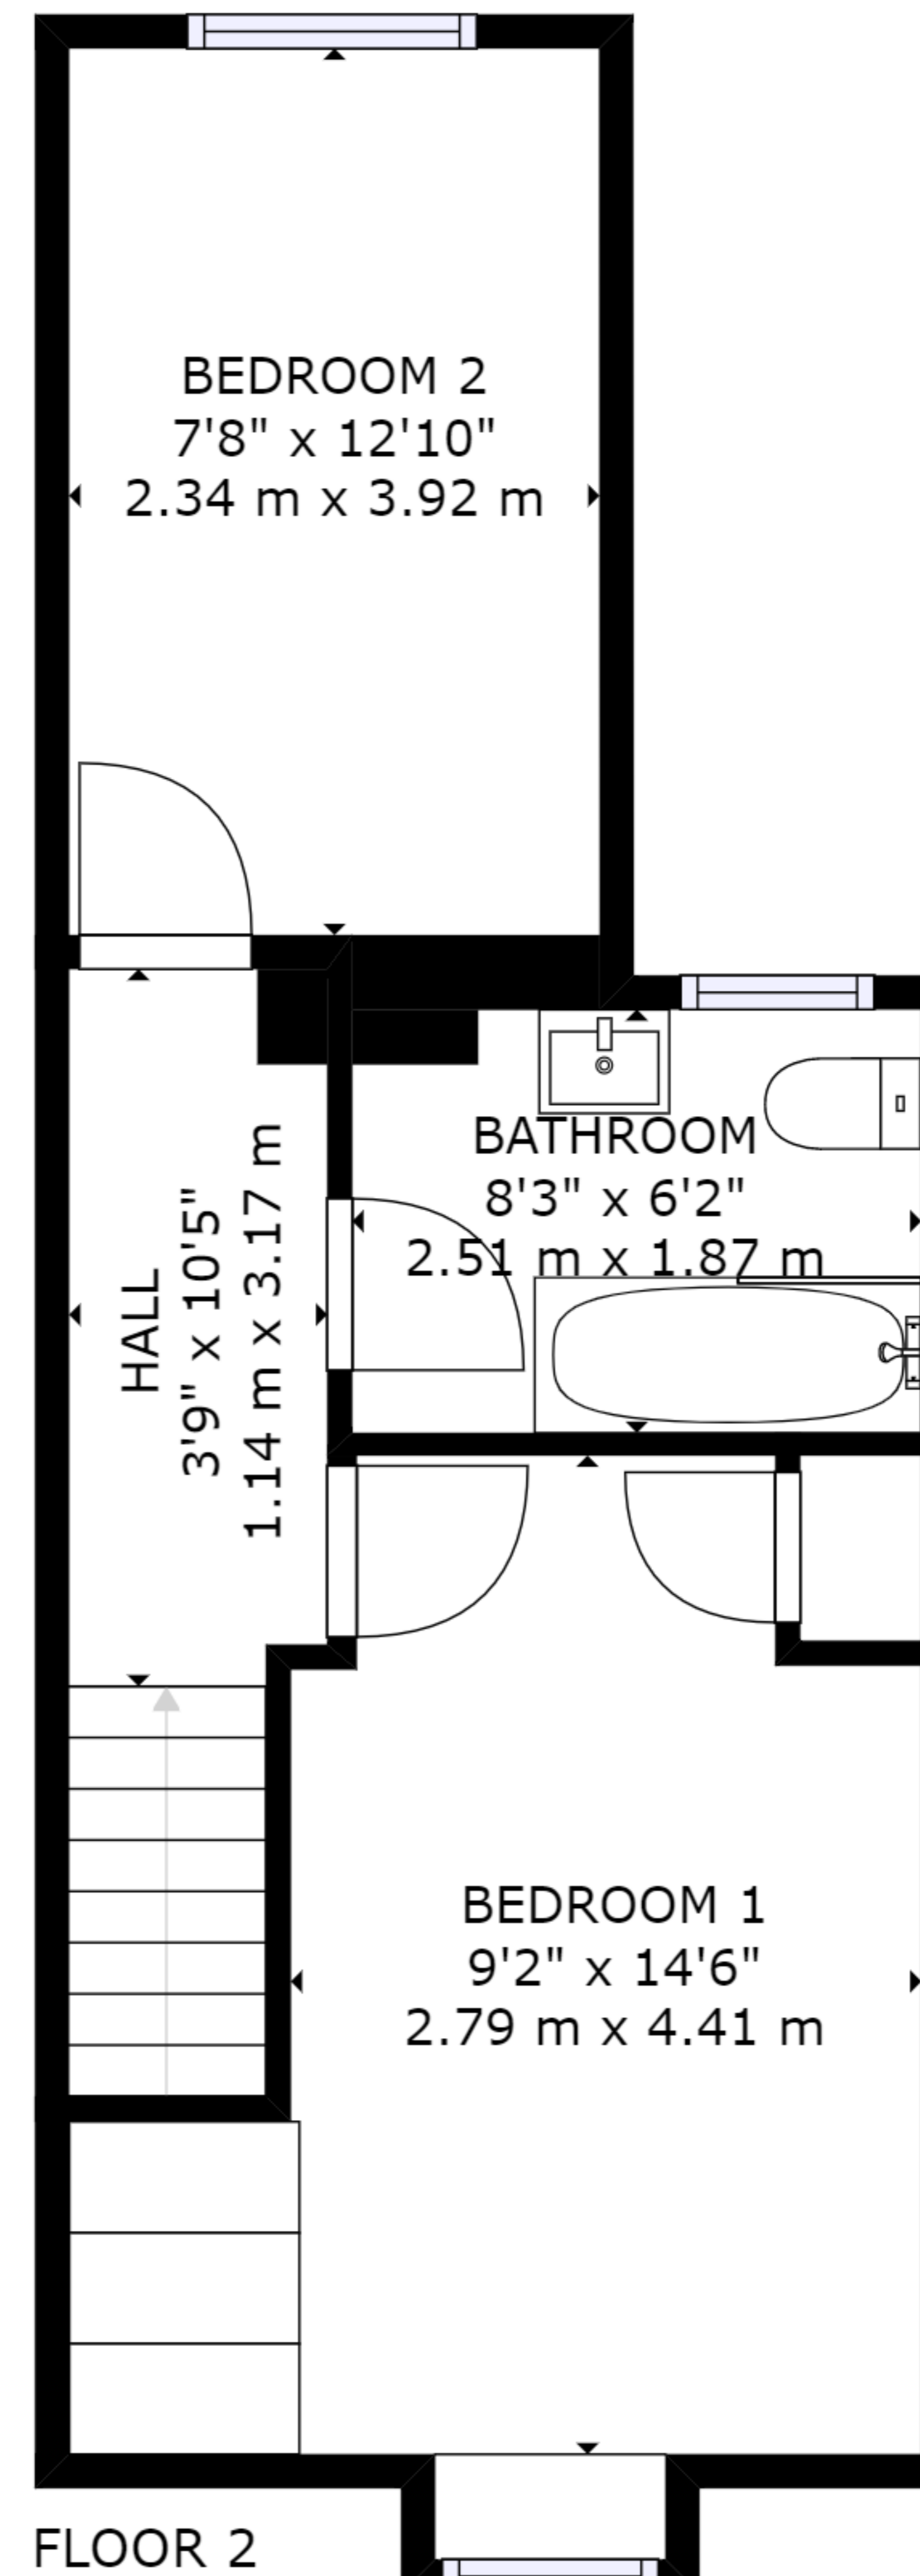

FLOOR 1

FLOOR 2

GROSS INTERNAL AREA
 FLOOR 1: 371 sq ft, 34 m², FLOOR 2: 371 sq ft, 34 m²
 TOTAL: 742 sq ft, 69 m²
 SIZES AND DIMENSIONS ARE APPROXIMATE, ACTUAL MAY VARY.